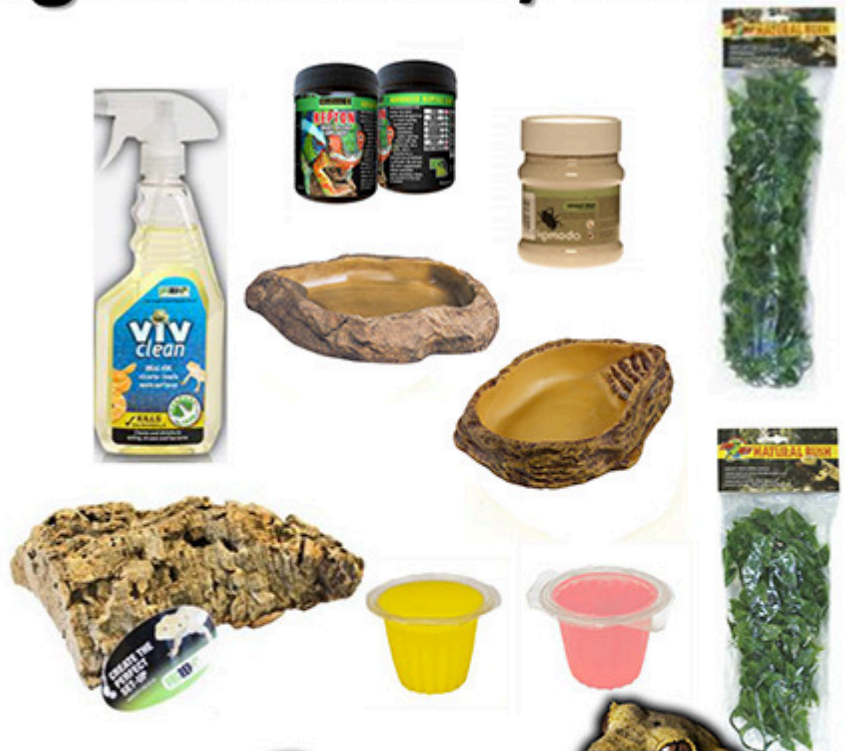

Bearded Dragon

Accessory Pack

Bearded Dragon Accessory Pack

Supplements

- Komodo Calcium Dusting Powder
- Medivet Repton

Hygiene

- ProRep VivClean Disinfectant Spray
- Food
- 2 x Jelly Pots – for feeding livefoods

Food and Water Dishes

- Exo Terra Water Dish - Large
- Exo Terra Feeding Dish - Medium

Decoration

- Zoo Med Artificial Plant - Large
- Zoo Med Artificial Plant - Medium
- ProRep Cork Bark Flat – Medium

Exact Items may vary from those pictured